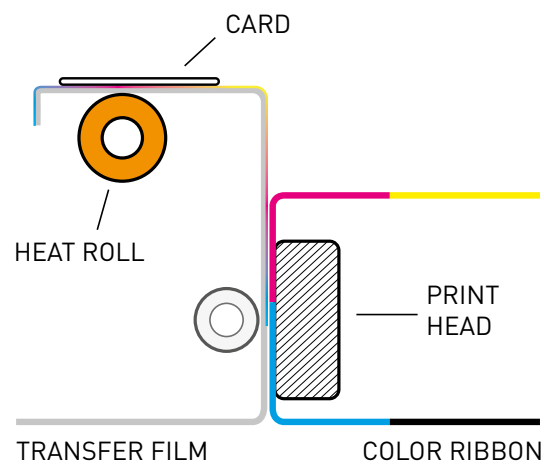

TECHNICAL SHEET

RETRANSFER TECHNOLOGY FOR CARD PRINTING

The Avansia card printer by Evolis incorporates retransfer technology (reverse transfer) for very high-quality printing of personalized plastic cards.

A CLOSER LOOK AT RETRANSFER TECHNOLOGY

In retransfer printing, the card is printed in two stages:

- **Thermal sublimation printing** of the card design on a transparent film
- **Transfer of the printed layer from the film onto the card:** the pressure and heat ensure perfect adhesion.

Avansia is equipped with a leveler that exerts pressure on the card for an even surface.

PERFECT PRINTING

Retransfer technology (reverse transfer) provides optimum quality printing:

- **High definition of 600 dpi:** flawless reproduction of images, with micro-text and watermarks printed in high definition.
- **Printing on the entire surface of the card:** the film covers the card completely, the edges are perfectly printed.

MEDIA COMPATIBILITY

All card types with the format ISO CR80 - ISO 7810 (53.98 x 85.60 mm) and a thickness of 0.76 mm (30 mil) are suitable for retransfer technology:

- PVC cards
- Composite PVC cards
- PETF cards
- PETG cards
- Polycarbonate cards
- ABS cards, etc.